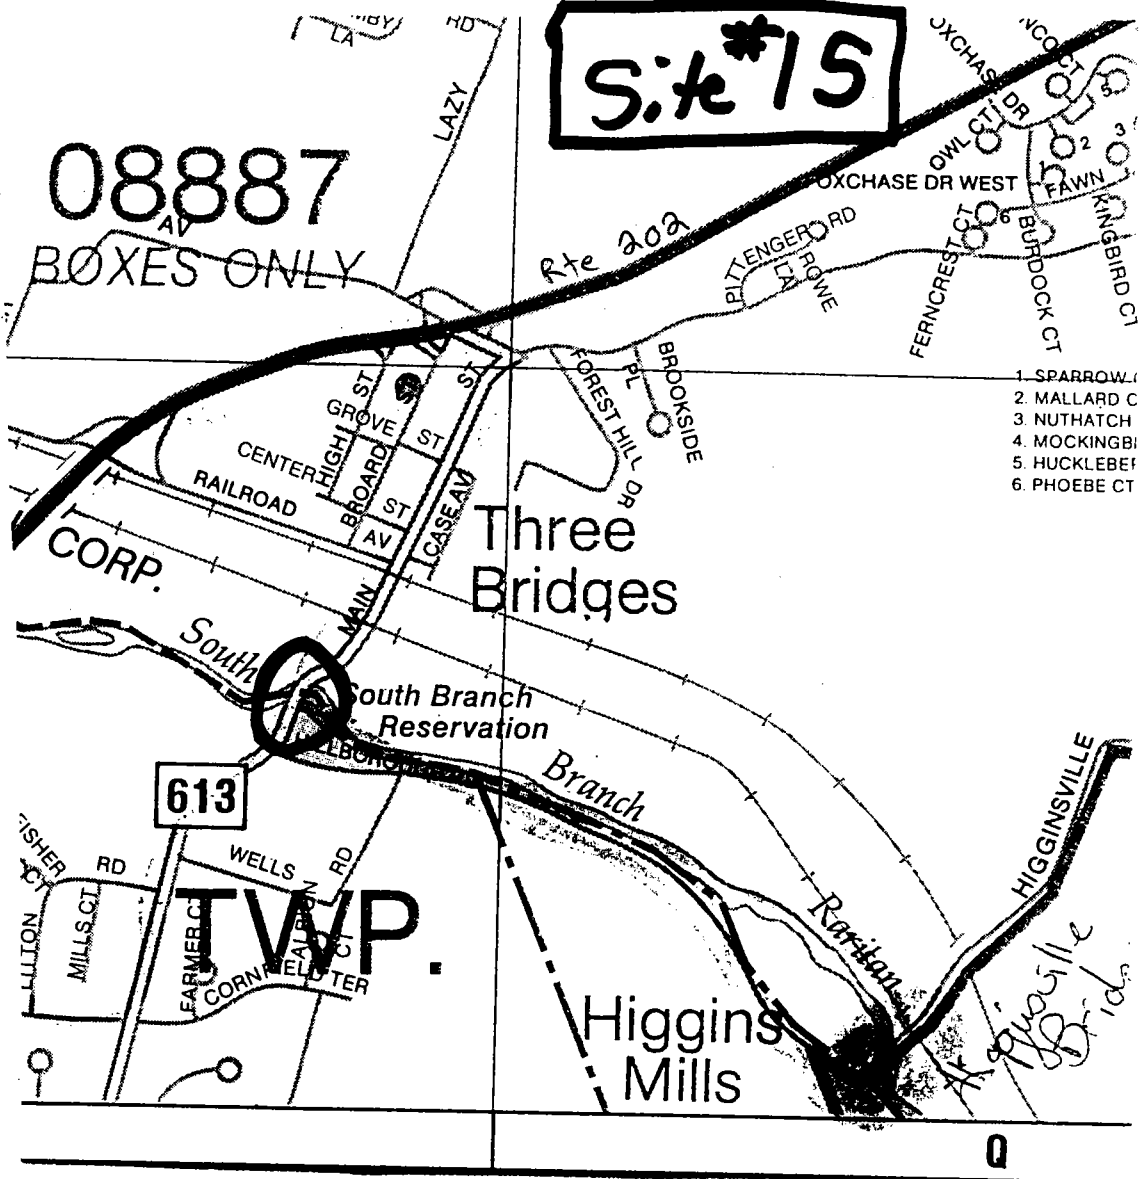

SBWA Stream Clean-Up

Directions to Site 15

Site 15: Three Bridges – Raritan Township – Hunterdon County

- **Location:** South Branch Raritan River at the bridge off of Main Street (Rte 613) in Three Bridges.
- **Special Note:** Areas to pick up trash: along the river in both directions, in parking areas, along Main St (Rte 613), throughout the South Branch Reservation area, and under and on the bridge.
- **Driving Directions:** Route 31 South
Make a left on Bartle's Corner Road (before Hunterdon Medical Center).
Follow Bartle's Corner Road to River Road/Route 523 South.
Make a right onto River Road/Route 523 South.
Follow River Road. At intersection with Pennsylvania Ave., bear left to stay on River Road following the SBRR.
At light at Route 202, continue straight onto Dory Dilts Road.
At first stop sign, turn left onto Route 613/Main Street.
Continue to dirt pull off on right, before the bridge over the SBRR.
- **Parking:** Park in dirt pull-off on right near bridge and along both sides of Main St (Rte 613).
- **Trash Pick Up Location:** On grassy area at edge of dirt pull-off near bridge.

Road map on reverse.

Site #15

08887

BOXES ONLY

- 1. SPARROW
- 2. MALLARD C
- 3. NUTHATCH
- 4. MOCKINGBI
- 5. HUCKLEBEI
- 6. PHOEBE CT

613

TWP

Q